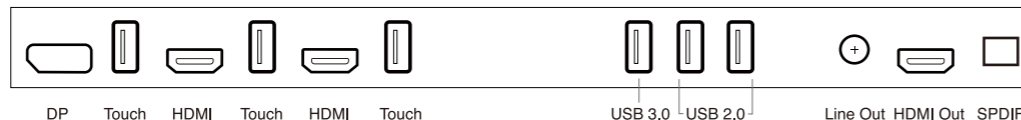

Rear Side Ports

Newline Interactive Inc.
101 East Park Blvd. Suite 807 Plano,
TX 75074, USA
TEL: +1 888 233 0868

Want to buy:
info@newline-interactive.com
Become our partner:
partner@newline-interactive.com

Europe office
Ronda de Poniente, N°2, 1ª planta,
Oficina 1B, 28760, Tres Cantos,
Madrid, Spain
TEL: +34 911169178
Want to buy:
info_eu@newline-interactive.com
Become our partner:
partner_eu@newline-interactive.com

Asia Pacific Office
4F-3, No.76 Sec.2, Jiafeng S. Rd,
Zhubei City, Hsinchu Country,
30272, Taiwan
TEL: +886 35504768
Want to buy:
info_ap@newline-interactive.com
Become our partner:
partner_ap@newline-interactive.com

India office
Room No. 203, No. 37, TTK Road,
Alwarpet, Chennai,
Tamil Nadu, India, 600018
TEL: +91 4446945513
Want to buy:
info.in@newline-interactive.com
Become our partner:
partner.in@newline-interactive.com

“ CREATIVITY THROUGH SIMPLICITY

Newline's new generation VN series features upgraded IR touch technology that is more responsive and offers the most intuitive and smoothest writing experience. The multi-function display is a perfect solution for higher education classrooms, seminar rooms, and corporate meeting rooms.

4K UHD

Annotation

1 to Many Presentation

Collaboration Hub

Conference