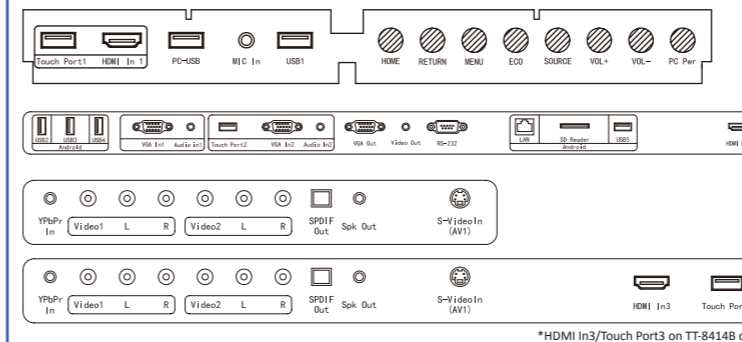

External PC

Connecting external PC or notebook with USB and HDMI/VGA. Easy to control PC on TRUTOUCH without moving between meeting table and screen.

Mobile Devices

Sharing pictures, videos, and documents on iOS and Android devices wirelessly.

High Resolution Screen

TRUTOUCH NB series provides excellent image and video quality with Full HD (TT-8014B) or 4K Ultra HD (TT-8414B)

Embedded Whiteboard

Few steps to start meeting with whiteboard, or make annotation on any meeting files opened under Android, Windows OPS, or external PC.

Screen Capture and Save

One touch to capture the meeting notes on screen and save as image. Saved images can be shared by USB or email easily.

10 Points Touch

TRUTOUCH supports multi-touch up to 10 points. Multiple persons can write and discuss on screen at the same time

Zero Training

No training needed to learn TRUTOUCH user interface. Simply following the icon and use TRUTOUCH basic function without any difficulty.

Input & Output Ports

TRUTOUCH has various I/O ports that provide connectivity to visualizers, DVD players, and more.