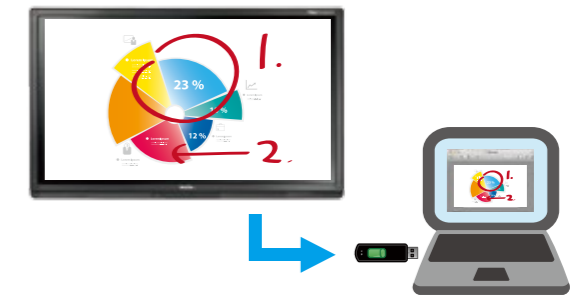

External PC

Connecting external PC or notebook with USB and HDMI/VGA. Easy to control PC on TRUTOUCH without moving between meeting table and screen.

Mobile Devices

Sharing pictures, videos, and documents on iOS and Android devices wirelessly.

High Resolution Screen

TRUTOUCH NB series provides excellent image and video quality with Full HD (TT-8014B) or 4K Ultra HD (TT-8414B)

Embedded Whiteboard

Few steps to start meeting with whiteboard, or make annotation on any meeting files opened under Android, Windows OPS, or external PC.

Screen Capture and Save

One touch to capture the meeting notes on screen and save as image. Saved images can be shared by USB or email easily.

10 Points Touch

TRUTOUCH supports multi-touch up to 10 points. Multiple persons can write and discuss on screen at the same time

Zero Training

No training needed to learn TRUTOUCH user interface. Simply following the icon and use TRUTOUCH basic function without any difficulty.

Input & Output Ports

TRUTOUCH has various I/O ports that provide connectivity to visualizers, DVD players, and more.